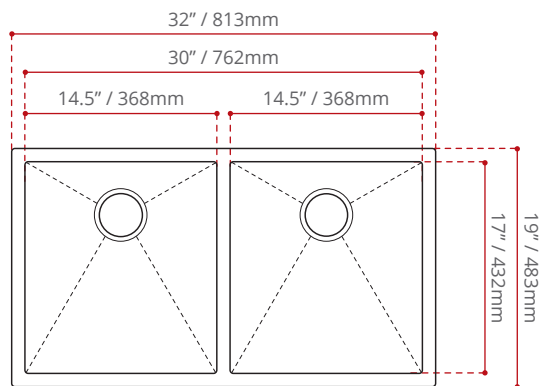

**DESCRIPTION:**

- Double bowl kitchen sink.
- 10° Radius .
- T-304 Stainless steel.
- **16 Gauge.**
- **Off-set Back Drain location.**
- Handcrafted from a panel of stainless steel.
- Drain groove design.
- StoneGuard undercoated over rubber pad.
- C/W Basket strainers included.
- Finish: Satin.
- Install: undermount

**MINIMUM CABINET SIZE:**

36" / 920mm

**SINK GRID OPTIONS**

BG3642 x 2  
(NOT INCLUDED)

**SHIPPING INFORMATION:**

- **Length:** 33.75" / 857mm
- **Width:** 20.5" / 522mm
- **Height:** 13.3" / 340mm
- **Net Weight:** 14.4 kg / 31.8 lbs.
- **Gross Weight:** 17.9 kg / 39.5 lbs.

**DISCLAIMER:**  
Measurements may vary ± ¼"  
(Diagram Not to scale)