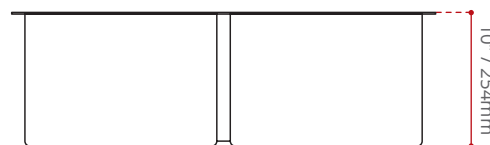

**DESCRIPTION:**

- Double bowl kitchen sink.
- 10° Radius .
- T-304 Stainless steel.
- **16 Gauge.**
- **Off-set Back Drain location.**
- Handcrafted from a panel of stainless steel.
- Drain groove design.
- StoneGuard undercoated over rubber pad.
- C/W Basket strainers included.
- Finish: Satin.
- Install: undermount

**MINIMUM CABINET SIZE:**

36" / 920mm

**SINK GRID OPTIONS**

BG3642 x 2  
(NOT INCLUDED)

**SHIPPING INFORMATION:**

- **Length:** 33.75" / 857mm
- **Width:** 20.5" / 522mm
- **Height:** 13.3" / 340mm
- **Net Weight:** 14.4 kg / 31.8 lbs.
- **Gross Weight:** 17.9 kg / 39.5 lbs.

**DISCLAIMER:**  
Measurements may vary ± ¼"  
(Diagram Not to scale)